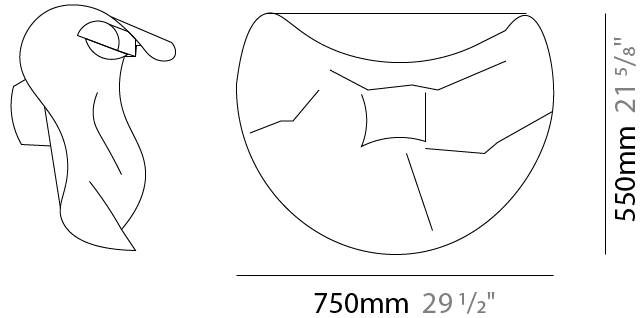

PROJECT	_____
TYPE	_____
SPECIFIER	_____
QUANTITY	_____
DATE	_____

NON SO! SURFACE

D132140-

base number   Finish
Options

1. To build a product code in our configurator select the specify button on the base model # product page
2. To build a manual product code on this datasheet choose from the options listed below in blue font and add the suffix to the base model #

GENERAL

Series: Non So!
Brand: Knikerboker
Division: Design
Mounting Type: Surface
Mounting Location: Ceiling
Subcategory: Ambient

PHYSICAL

Shape: Abstract
Length (mm): 750
Length (in): 29 1/2
Height (mm): 550
Height (in): 21 5/8
Extension (mm): 280
Extension (in): 11
Light Distribution: Indirect
Fixture Finish: BFM / BRL / BRW / CLF / CLM / CLW / GLF / GLM / GLW / MBK / SLF / SLM / SLW / WHI
Fixture Material: Metal

ELECTRICAL

Lamp Type: LED
Input Wattage (W): 21
Total Output Wattage (W): 20
Dimming: Tri-Mode (Non-Dimming and Phase Dimming (120Vac only) and 0-10V Dimming)
Driver Included: Yes
Driver Location: Integrated
Driver Type: Constant Current - Universal
Driver Class: Class 2
Input Voltage (V): 120 - 277
Constant Current (MA): 250
Upon Request: 0-10Vdc dimming / Phase dimming @120Vac / Non-dimming 120/277Vac

LED

Number of LEDs: 2
Color Temperature (°K): 3000
Max. Delivered Lumen (lm): 2200
CRI: >85 CRI
Lamp Life (hrs): 50000

OPTICAL

RATINGS AND CERTIFICATIONS

Certified By: Certified for North American Standards
IP rating: IP20