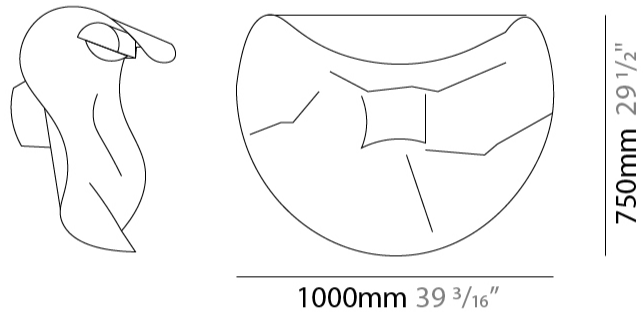

PROJECT	_____
TYPE	_____
SPECIFIER	_____
QUANTITY	_____
DATE	_____

NON SO! SURFACE

D132141-

base number   Finish
Options

1. To build a product code in our configurator select the specify button on the base model # product page
2. To build a manual product code on this datasheet choose from the options listed below in blue font and add the suffix to the base model #

GENERAL

Series: Non So!
Brand: Knikerboker
Division: Design
Mounting Type: Surface
Mounting Location: Ceiling
Subcategory: Ambient

PHYSICAL

Shape: Abstract
Length (mm): 1000
Length (in): 39 3/8
Height (mm): 750
Height (in): 29 1/2
Extension (mm): 320
Extension (in): 12 5/8
Light Distribution: Indirect
Fixture Finish: BFM / BRL / BRW / CLF / CLM / CLW / GLF / GLM / GLW / MBK / SLF / SLM / SLW / WHI
Fixture Material: Metal

ELECTRICAL

Lamp Type: LED
Input Wattage (W): 31.5
Total Output Wattage (W): 30
Dimming: Tri-Mode (Non-Dimming and Phase Dimming (120Vac only) and 0-10V Dimming)
Driver Included: Yes
Driver Location: Integrated
Driver Type: Constant Current - Universal
Driver Class: Class 2
Input Voltage (V): 120 - 277
Constant Current (MA): 250
Upon Request: 0-10Vdc dimming / Phase dimming @120Vac / Non-dimming 120/277Vac

LED

Number of LEDs: 3
Color Temperature (°K): 3000
Max. Delivered Lumen (lm): 3300
CRI: >85 CRI
Lamp Life (hrs): 50000

OPTICAL

RATINGS AND CERTIFICATIONS

Certified By: Certified for North American Standards
IP rating: IP20