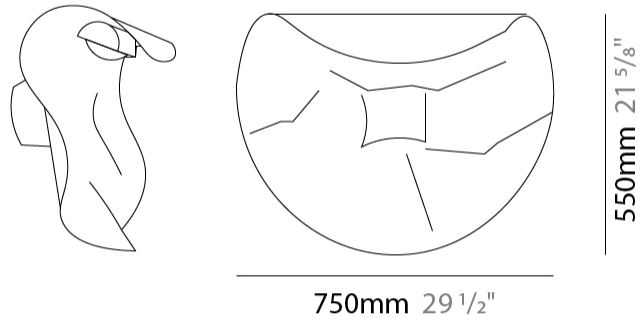

NON SO! SURFACE

D132140- _____
base number

1. To build a product code in our configurator select the specify button on the base model # product page
2. To build a manual product code on this datasheet choose from the options listed below in blue font and add the suffix to the base model #

GENERAL

Series: Non So!
Brand: Knikerboker
Division: Design
Mounting Type: Surface
Mounting Location: Ceiling
Subcategory: Ambient

PHYSICAL

Shape: Abstract
Length (mm): 750
Length (in): 29 1/2
Height (mm): 550
Height (in): 21 5/8
Extension (mm): 280
Extension (in): 11
Light Distribution: Indirect
Fixture Finish: EWH / EBK / MAN / COF / PRD / SLF / GLF / CLF / BRL / EWS / EWG / EWC / EWR / EBS / EBG / EBC / EBC / EBB / MAS / MAD / MAC / MAB / COS / CGO / CCL / CBL / PRS / PRG / PRC / PRB
Fixture Material: Metal

ELECTRICAL

Lamp Type: LED
Input Wattage (W): 21
Total Output Wattage (W): 20
Dimming: Tri-Mode (Non-Dimming and Phase Dimming (120Vac only) and 0-10V Dimming)
Driver Included: Yes
Driver Location: Integrated
Driver Type: Constant Current - Universal
Driver Class: Class 2
Input Voltage (V): 120 - 277
Constant Current (MA): 250
Upon Request: 0-10Vdc dimming / Phase dimming @120Vac / Non-dimming 120/277Vac

LED

Number of LEDs: 2
Color Temperature (°K): 3000
Max. Delivered Lumen (lm): 2200
CRI: >85 CRI
Lamp Life (hrs): 50000

OPTICAL

RATINGS AND CERTIFICATIONS

Certified By: Certified for North American Standards
IP rating: IP20