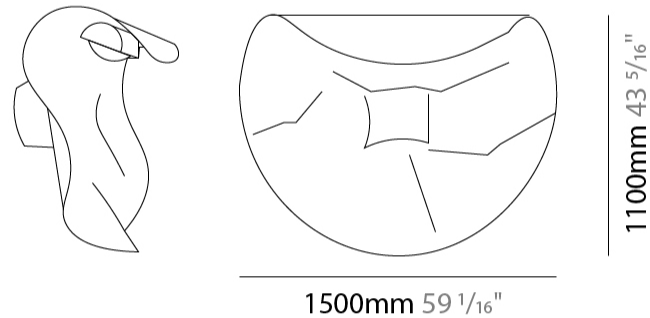

PROJECT	
TYPE	
SPECIFIER	
QUANTITY	
DATE	

NON SO! SURFACE

D132142-

base number Finish
Options

1. To build a product code in our configurator select the specify button on the base model # product page
2. To build a manual product code on this datasheet choose from the options listed below in blue font and add the suffix to the base model #

GENERAL

Series: Non So!
Brand: Knikerboker
Division: Design
Mounting Type: Surface
Mounting Location: Ceiling
Subcategory: Ambient

PHYSICAL

Shape: Abstract
Length (mm): 1500
Length (in): 59 ¹/₁₆"
Height (mm): 1100
Height (in): 43 ⁵/₁₆"
Extension (mm): 400
Extension (in): 15 ³/₄"
Light Distribution: Indirect
Fixture Finish: BFM / BRL / BRW / CLF / CLM / CLW / GLF / GLM / GLW / MBK / SLF / SLM / SLW / WHI
Fixture Material: Metal

ELECTRICAL

Lamp Type: LED
Input Wattage (W): 42
Total Output Wattage (W): 40
Dimming: Tri-Mode (Non-Dimming and Phase Dimming (120Vac only) and 0-10V Dimming)
Driver Included: Yes
Driver Location: Integrated
Driver Type: Constant Current - Universal
Driver Class: Class 2
Input Voltage (V): 120 - 277
Constant Current (MA): 250
Upon Request: 0-10Vdc dimming / Phase dimming @120Vac / Non-dimming 120/277Vac

LED

Number of LEDs: 4
Color Temperature (°K): 3000
Max. Delivered Lumen (lm): 4400
CRI: >85 CRI
Lamp Life (hrs): 50000

OPTICAL

RATINGS AND CERTIFICATIONS

Certified By: Certified for North American Standards
IP rating: IP20